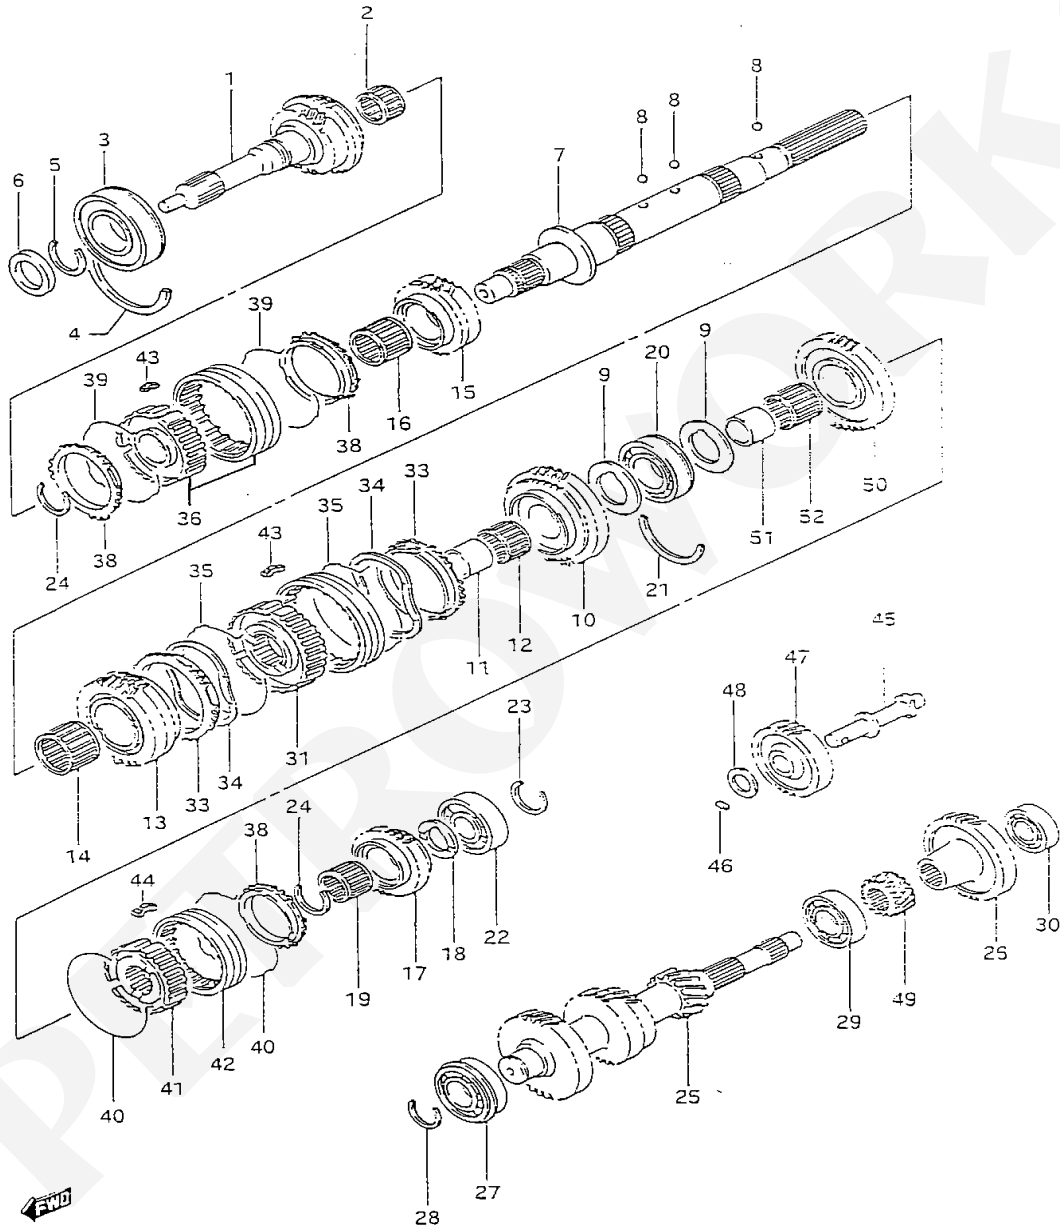

PETROWORKS

OFF-ROAD PRODUCTS

www.petroworks.com

Transmission Breakdown Figure 23

 SAMURAI E33

REVISED 12/96

Petroworks Can provide you with Complete rebuilt transmissions or for the do-it yourselfer rebuild kits and individual components.

<http://www.petroworks.com/Products.php?Action=ViewCategory&CategoryID=6>