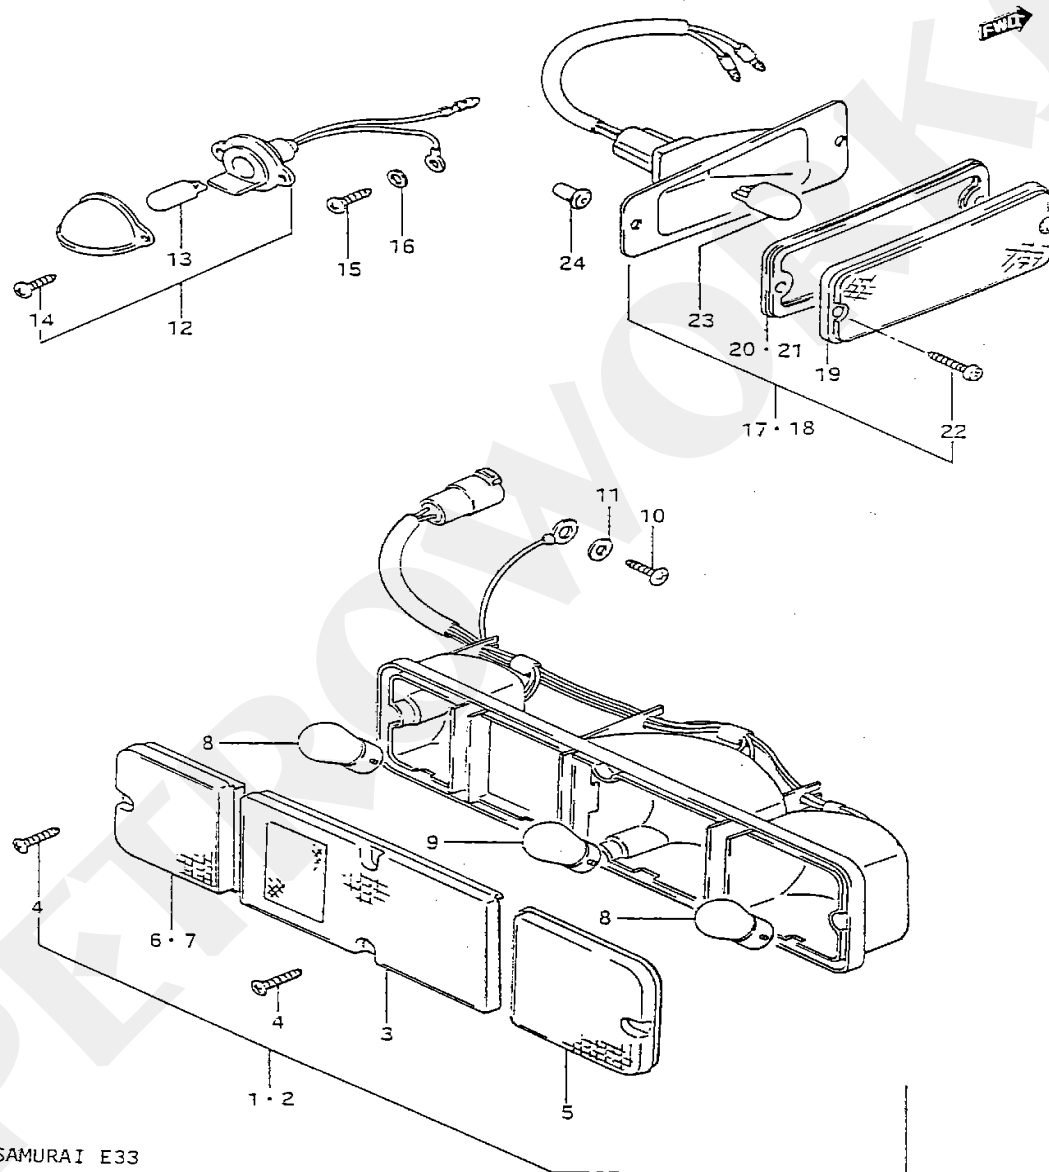

PETROWORKS

OFF-ROAD PRODUCTS

www.petroworks.com

Rear Turn Signal and Side Marker Lights Figure 41

SAMURAI E33

Petroworks Can supply replacement lenses and assemblies

[Rear Side Marker](#)
[Complete Tail Light Assembly](#)
[Replacement Side Marker Lens](#)
[Rear Turn Signal Lens](#)
[Replacement Stop Light Lens](#)
[Replacement Backup Lens](#)